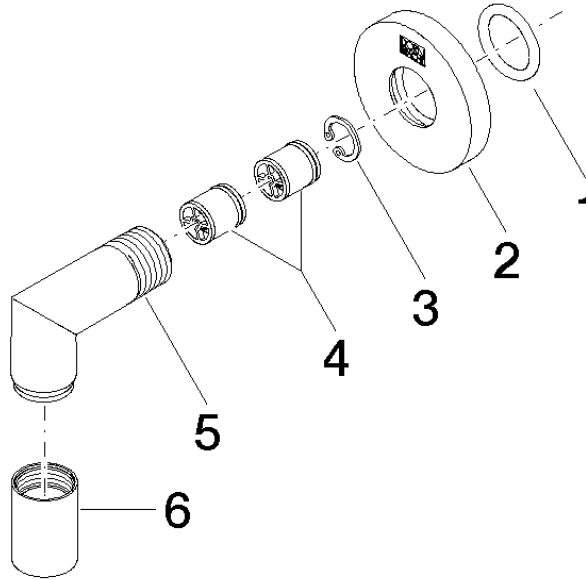

Wall elbow - Champagne (22kt Gold)

TARA

28 450 625

- 3/8" shower outlet
- rosette Ø 55 mm
- 1/2" connection

Intrinsic protection against back flow.

Fits: TARA, META

	Champagne (22kt Gold)	28 450 625-47
	Chrome	28 450 625-00
	Brushed Platinum	28 450 625-06
	Platinum	28 450 625-08
	Dark Chrome	28 450 625-19
	Light Gold	28 450 625-26
	Brushed Light Gold	28 450 625-27
	Brushed Durabrass (23kt Gold)	28 450 625-28
	Matte Black	28 450 625-33
	Brushed Bronze	28 450 625-42
	Brushed Champagne (22kt Gold)	28 450 625-46
	Brushed Chrome	28 450 625-93
	Brushed Dark Platinum	28 450 625-99

Recommended miscellaneous

- Concealed wall elbow -** 35 085 970 90
- max. recess depth 163 mm
 - min. recess depth 90 mm

28 450 625

mm [inches]

Flow rate chart

Certificates

Belgaqua_21-381-
27_7.

28 450 625

Spare parts list

No.	Item Number	Name	Quantity used	Delivery time
1	90 14 10 026 00 90	seal	1	2
2	09 27 22 503-47	rosette	1	30
3	09 16 01 014 90	ring	1	2
4	90 23 01 141 00 90	back-flow preventer	2	2
5	09 11 03 036-47	connection	1	60
6	90 21 02 069 00-47	cover	1	30